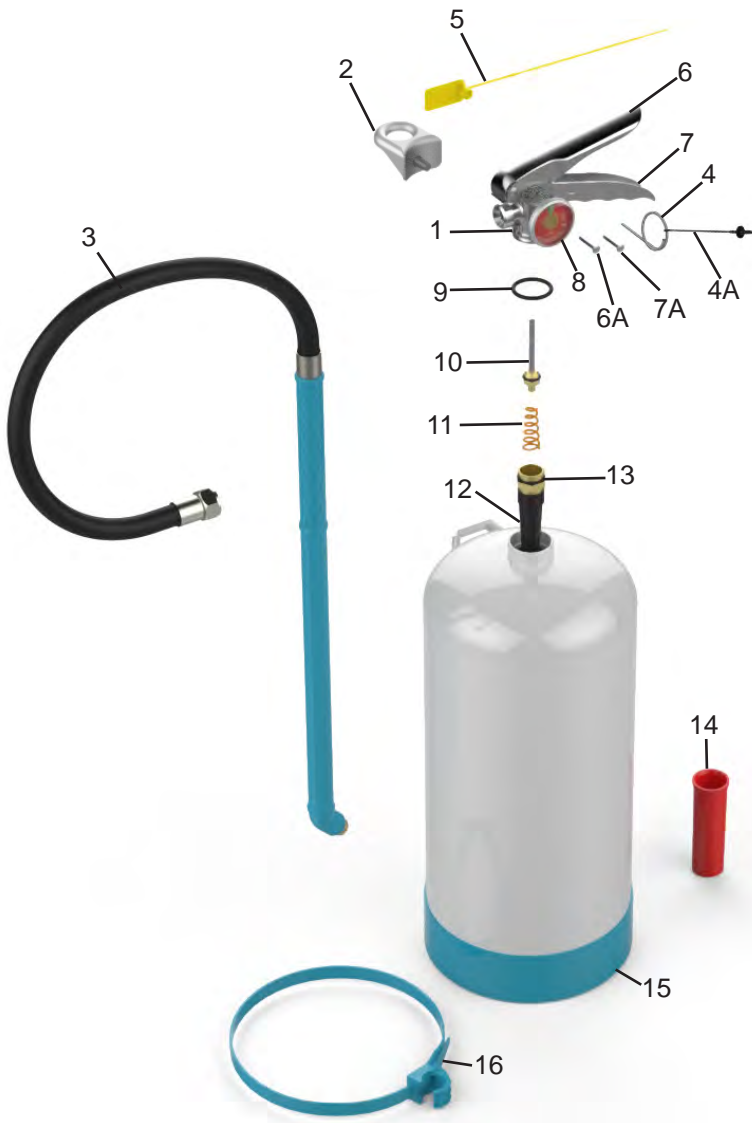

PARTS LIST

for

1³/₄ - 2¹/₂ Gal. Water Mist Extinguisher Models

270 / B270 / 270NM / 270CG - 1 3/4 gal.
 272 / B272 / 272NM / 272CG - 2 1/2 gal.

ITEM NO.	PART NO.	DESCRIPTION
1	17615	Valve Assembly - ALL MODELS
2	14380	Hanger Loop with Screw (Optional)
3	14184	Hose & Wand Assembly - 272, B272, 272NM, B272CG
	14318	Hose & Wand Assembly - 270, B270, 270NM, B270CG
4	06901	Ring Pin, Stainless Steel (Non-Magnetic)
4A	00532	Chain (Nylon) for Ring Pin
5	01387	Lock Wire Seal (Yellow)
6	07762	Lever & Rivet - ALL MODELS
6A	01563	Rivet Only for Lever
7	09020	Handle & Rivets - ALL MODELS
7A	01564	Rivets Only for Handle (2 Required)
8	06479	Gauge - 100 PSI (S/S Tube)
9	05240	Collar O-Ring
10	06093	Valve Stem Assembly
11	00383	Spring
12	15943	Downtube/Retainer Ass'y - 272, B272, 272NM, B272CG
	15941	Downtube/Retainer Ass'y - 270, B270, 270NM, B270CG
13	05690	O-Ring Downtube / Retainer
14	02595	Fill Tube 272, B272 (Black)
	14316	Fill Tube 270, B270 (Red)
15	14187	Foot Stand (Blue)
16	14838	Strap & Clip Ass'y [Blue Plastic - 3/8"] (2 Required)
17	21777	Rubber Footstand 7"
	21854	Rubber Footstand Adhesive (Not Shown)
ALL BRACKETS - SEE BRACKET PAGE		
ALL FILL & HYDROTEST ADAPTERS - SEE ADAPTERS PAGE		
All Valve Assemblies include Valve Body, Gauge, Collar Nut, O-Ring, Lever and Handle		