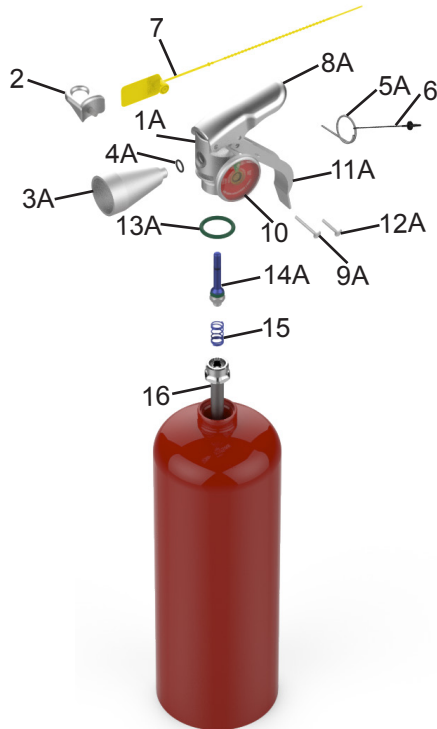

ITEM NO.	PART NO.	DESCRIPTION
1	14527	Valve Assembly - 387, 388, 397, 398
1A	14525	Valve Assembly - 384
	14526	Valve Assembly - 385, B385, 386, B386
	16331	Valve Assembly - B394
2	14220	Hanger Loop with Screw - 384, A/B385, A/B386, B394
	16694	Hanger Loop with Screw - 387, 388, 397, 398
3	14436	Hose & Nozzle Assembly - 387, 397 (.247)
	14449	Hose & Nozzle Assembly - 388, 398, (.295)
3A	14407	Nozzle - 384 (.121)
	14408	Nozzle - A/B385 (.166)
	14409	Nozzle - A/B386, B394 (.277)
4	06978	O-Ring Hose Assembly, Brass Valve
4A	01532	O-Ring, Nozzle - Aluminum Valve
5	00160	Ring Pin
5A	16268	Ring Pin 1 1/4, 2 1/2
6	00532	Chain (Nylon) for Ring Pin - ALL
7	01387	Lock Wire Seal (Yellow) - ALL
8	07762	Lever & Rivet - All Brass Valve
8A	02625	Lever & Rivet - MOD Aluminum Valve
	11825	Lever & Rivet - Aluminum Valve
9	01563	Rivet Only for Lever - Brass Valve
9A	01060	Rivet Only for Lever - Aluminum Valve
10	14418	Gauge - 125 PSI - 384, 387, 388, 397, 398
	14417	Gauge - 100 PSI - A/B385, A/B386
	16332	Gauge - 150 PSI - B394
11	09020	Handle & Rivets - 387, 388, 397, 398
11A	09001	Handle & Rivet - MOD Aluminum Valve
	11826	Handle & Rivet - Aluminum Valve
12	01564	Rivet Only for Handle (2 Required) - Brass Valve
12A	01064	Rivet Only for Handle - Aluminum Valve
13	13305	Collar O-Ring (Green) - Brass Valve
13A	14268	Collar O-Ring (Green) - Aluminum Valve
14	13288	Valve Stem Assembly (Green Seal) - Brass Valve
14A	14327	Valve Stem Assembly (Green Seal) - Aluminum Valve
15	01074	Spring - All Aluminum Valve
15A	00383	Spring - All Brass Valve
16	06069	Downtube/Retainer Ass'y - 384
	01075	Downtube/Retainer Ass'y - 385
	06212	Downtube/Retainer Ass'y - A/B386, B385, B394
	15507	Downtube/Retainer Ass'y - 397, 398
17	14778	Strap & Clip Assembly (Black Plastic) 1/2" Hose 387, 388, 397, 398