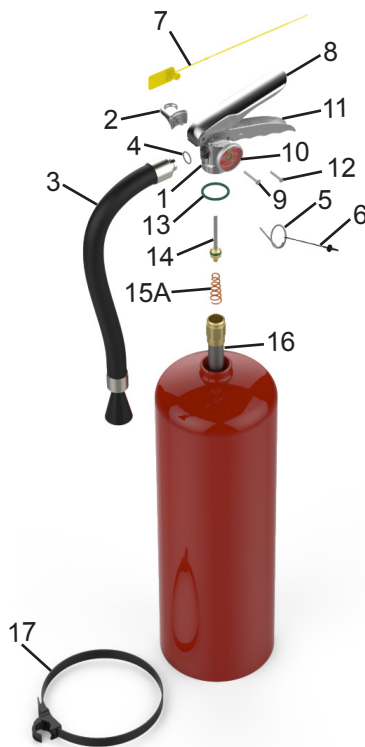

ITEM NO.	PART NO.	DESCRIPTION
1	14527	Valve Assembly - 387, 388, 397, 398
1A	14525	Valve Assembly - 384
	14526	Valve Assembly - 385, B385, 386, B386
	16331	Valve Assembly - B394
2	14220	Hanger Loop with Screw - 384, A/B385, A/B386, B394
	16694	Hanger Loop with Screw - 387, 388, 397, 398
3	14436	Hose & Nozzle Assembly - 387, 397 (.247)
	14449	Hose & Nozzle Assembly - 388, 398, (.295)
3A	14407	Nozzle - 384 (.121)
	14408	Nozzle - A/B385 (.166)
	14409	Nozzle - A/B386, B394 (.277)
4	06978	O-Ring Hose Assembly, Brass Valve
4A	01532	O-Ring, Nozzle - Aluminum Valve
5	00160	Ring Pin
5A	16268	Ring Pin 1 1/4, 2 1/2
6	00532	Chain (Nylon) for Ring Pin - ALL
7	01387	Lock Wire Seal (Yellow) - ALL
8	07762	Lever & Rivet - All Brass Valve
8A	02625	Lever & Rivet - MOD Aluminum Valve
	11825	Lever & Rivet - Aluminum Valve
9	01563	Rivet Only for Lever - Brass Valve
9A	01060	Rivet Only for Lever - Aluminum Valve
10	14418	Gauge - 125 PSI - 384, 387, 388, 397, 398
	14417	Gauge - 100 PSI - A/B385, A/B386
	16332	Gauge - 150 PSI - B394
11	09020	Handle & Rivets - 387, 388, 397, 398
11A	09001	Handle & Rivet - MOD Aluminum Valve
	11826	Handle & Rivet - Aluminum Valve
12	01564	Rivet Only for Handle (2 Required) - Brass Valve
12A	01064	Rivet Only for Handle - Aluminum Valve
13	13305	Collar O-Ring (Green) - Brass Valve
13A	14268	Collar O-Ring (Green) - Aluminum Valve
14	13288	Valve Stem Assembly (Green Seal) - Brass Valve
14A	14327	Valve Stem Assembly (Green Seal) - Aluminum Valve
15	01074	Spring - All Aluminum Valve
15A	00383	Spring - All Brass Valve
16	06069	Downtube/Retainer Ass'y - 384
	01075	Downtube/Retainer Ass'y - 385
	06212	Downtube/Retainer Ass'y - A/B386, B385, B394
	15507	Downtube/Retainer Ass'y - 397, 398
17	14778	Strap & Clip Assembly (Black Plastic) 1/2" Hose 387, 388, 397, 398